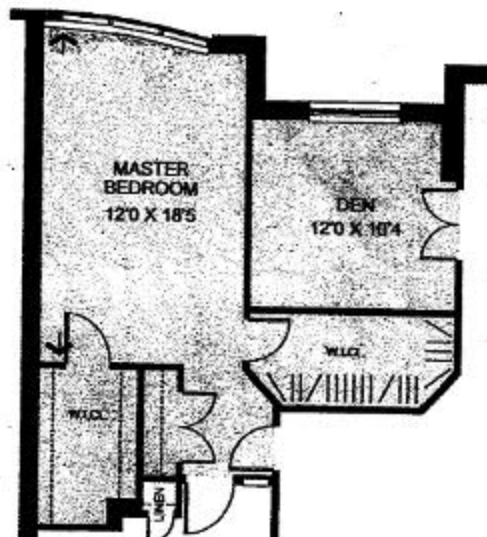

The Bordeaux (03)

2,136 SQ.FT.

ALTERNATE MASTER BEDROOM AND DEN ARRANGEMENT

■ Hardwood

■ Carpet

■ Ceramic Tile

■ Granite

■ Marble