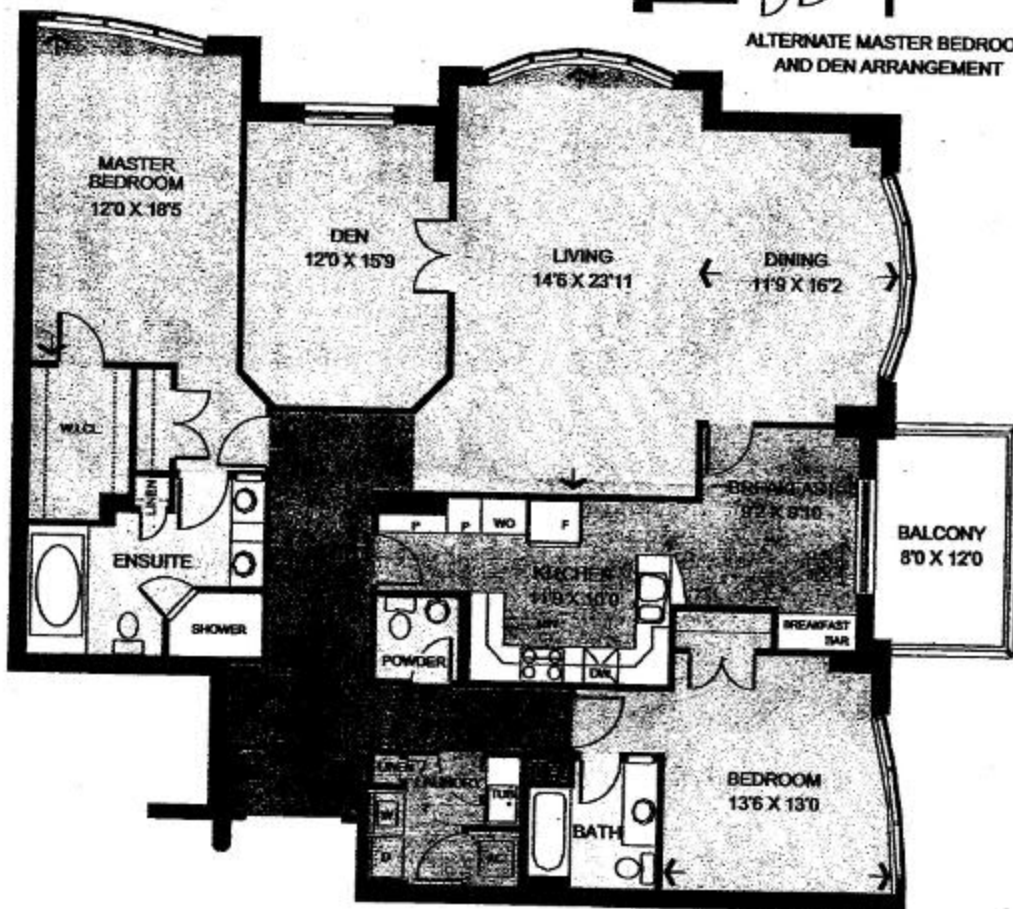

The Bordeaux (03)

2,136 SQ.FT.

ALTERNATE MASTER BEDROOM AND DEN ARRANGEMENT

■ Hardwood

■ Carpet

■ Ceramic Tile

■ Granite

■ Marble